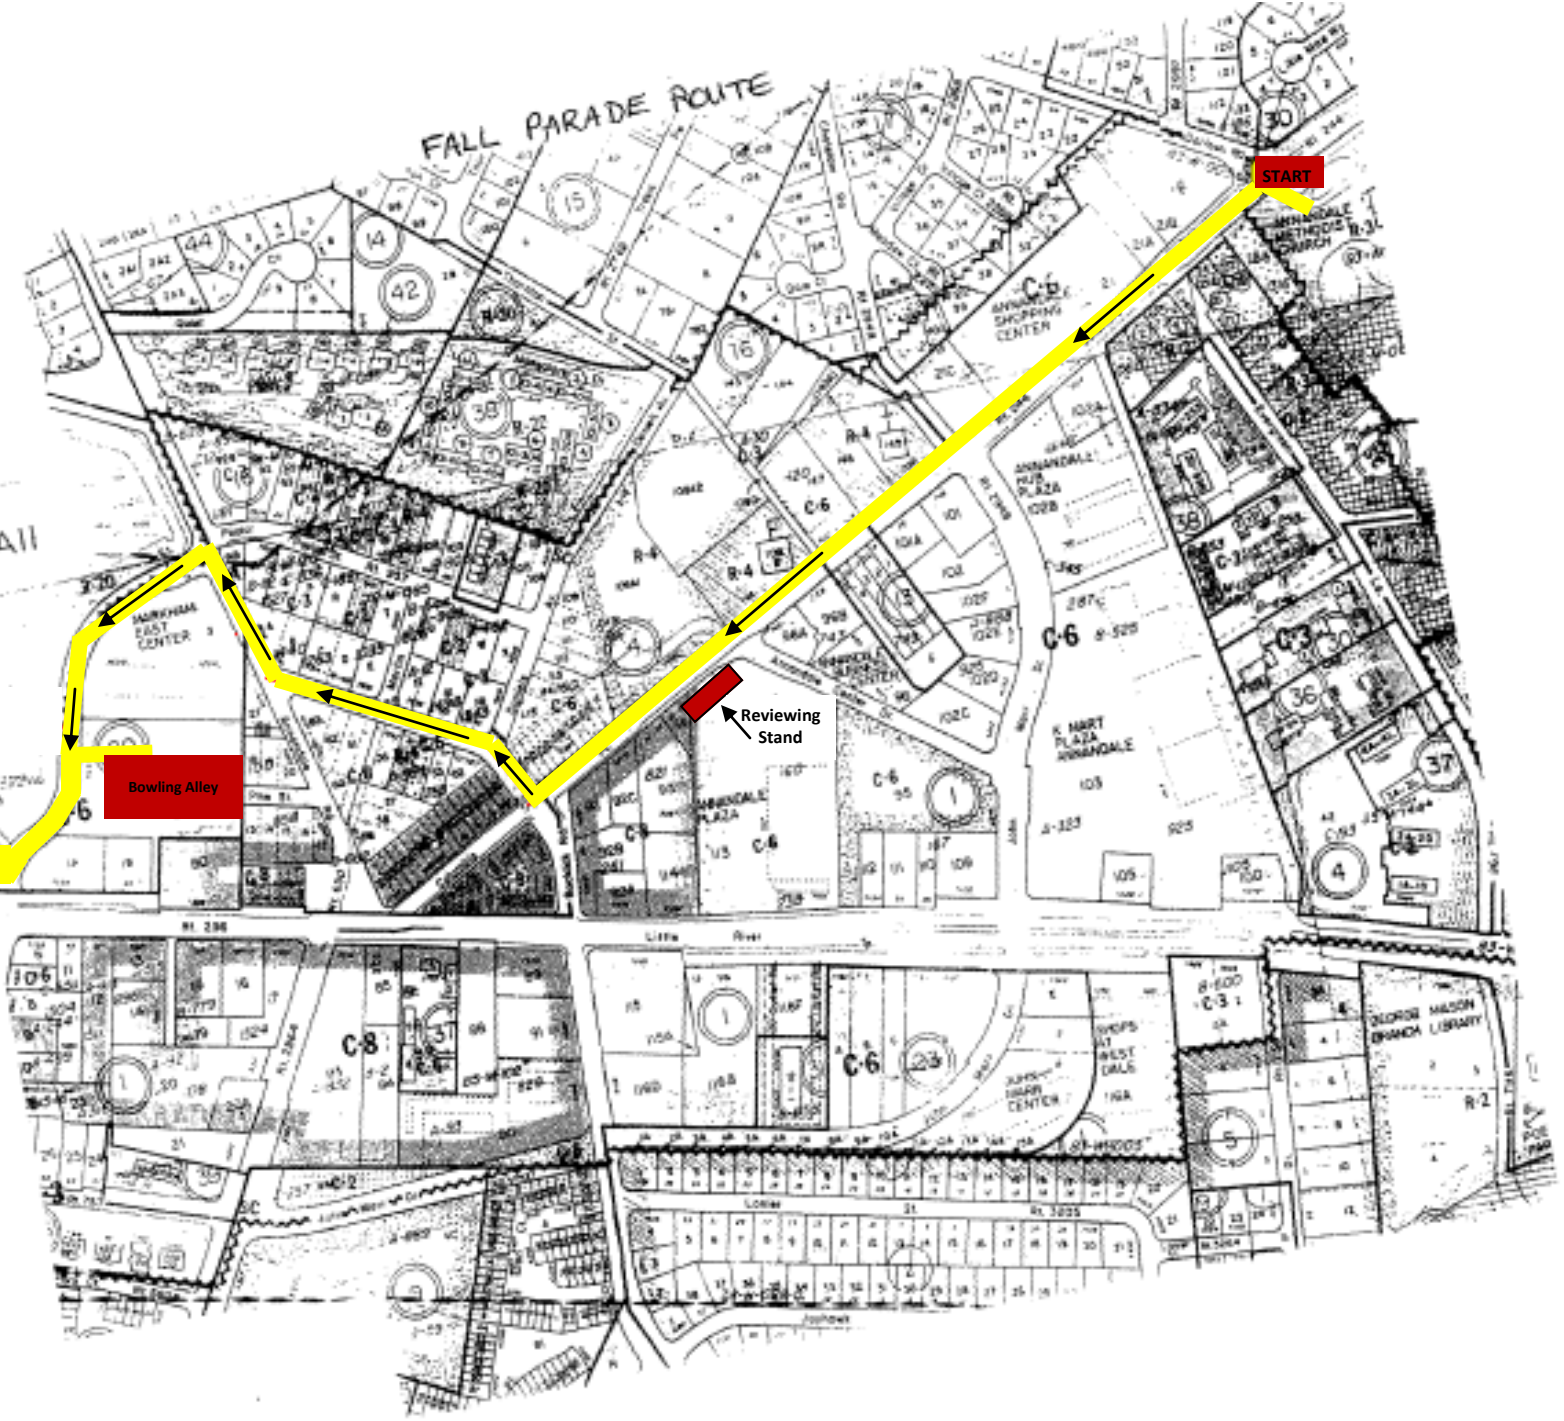

FALL PARADE ROUTE

START

FALL

Little River Center  
SAFEWAY

Bowling Alley

Reviewing  
Stand

ACCESS ROAD

ACCESS ROAD